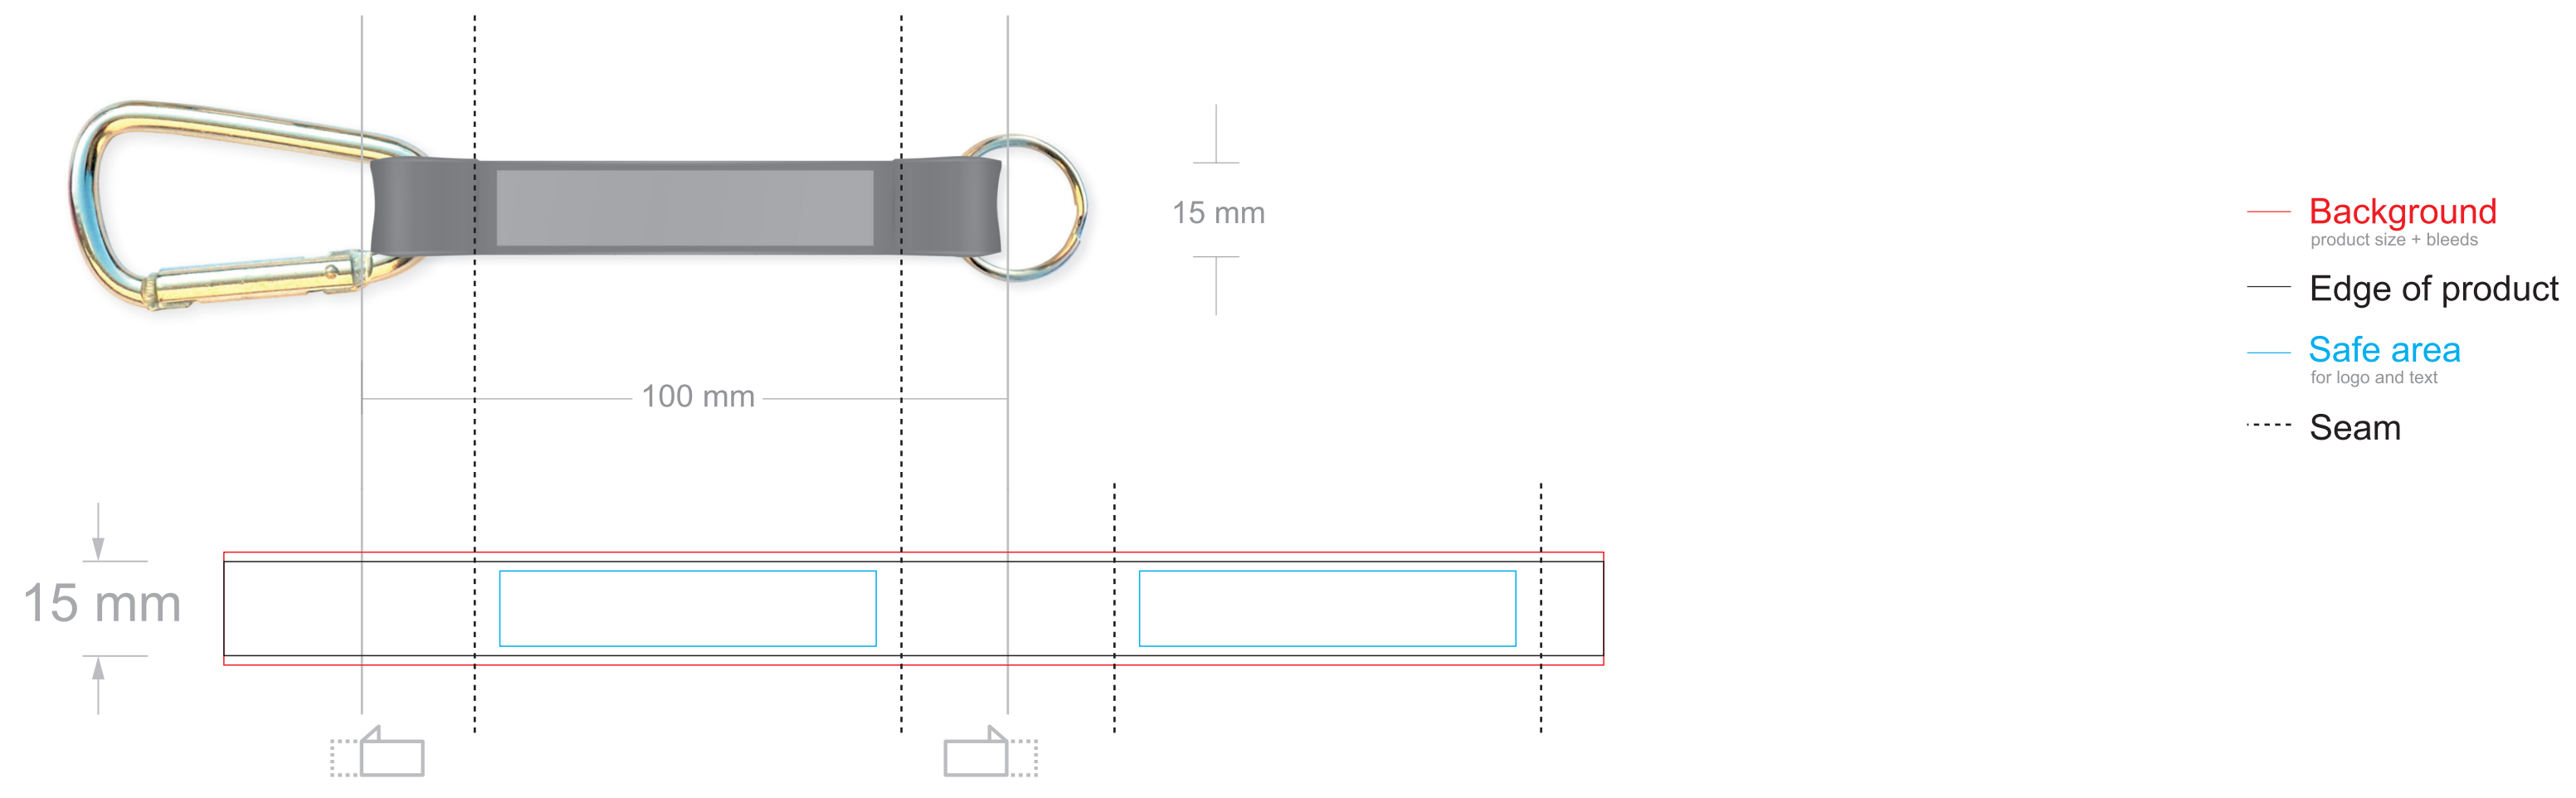

15 mm keychain double accessory

Choose the length of the finished keychain.

60 mm					
70 mm					
80 mm					
90 mm					
100 mm					
110 mm					
120 mm					
130 mm					
140 mm					
150 mm					
160 mm					
170 mm					
180 mm					
190 mm					
200 mm					