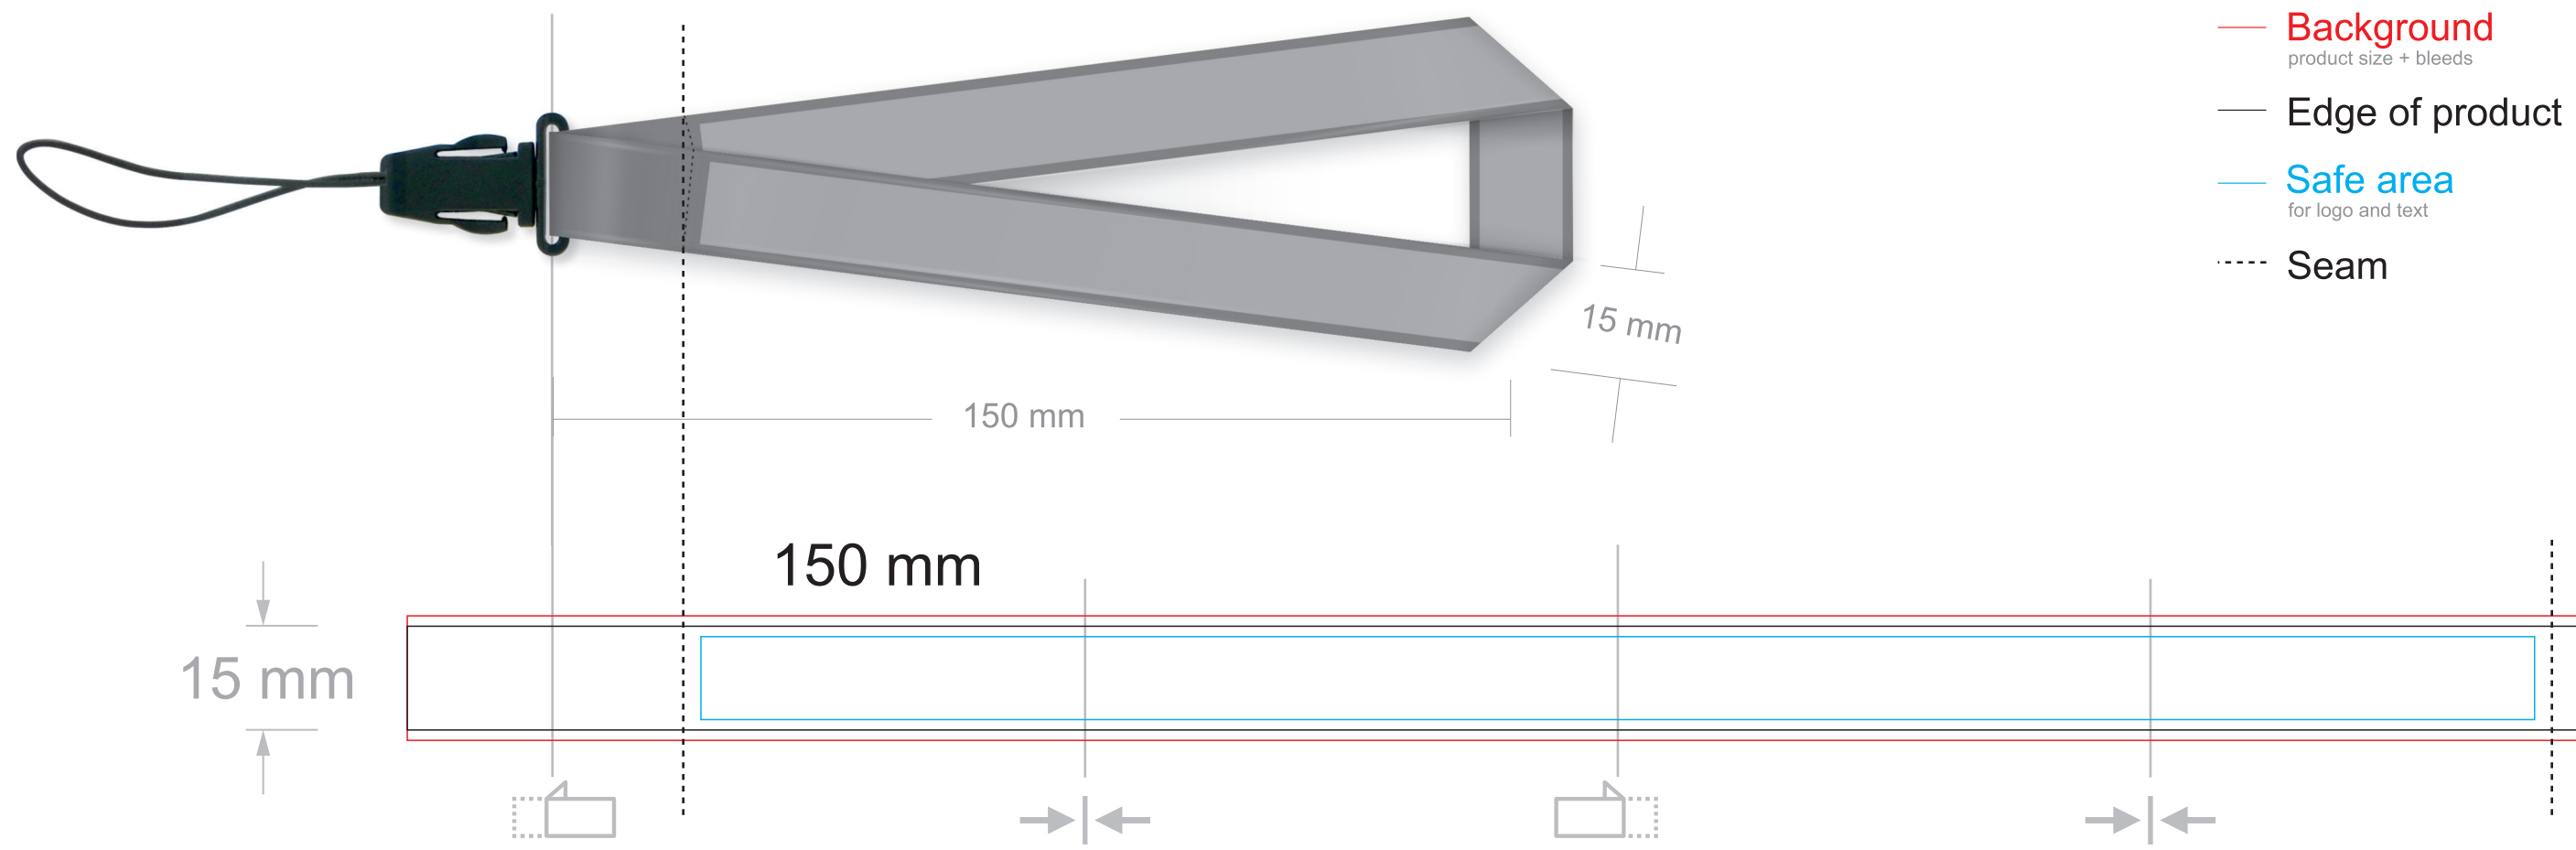

15 mm keychain mobile stripe

- Background
product size + bleeds
- Edge of product
- Safe area
for logo and text
- Seam

Choose the length of the finished keychain.