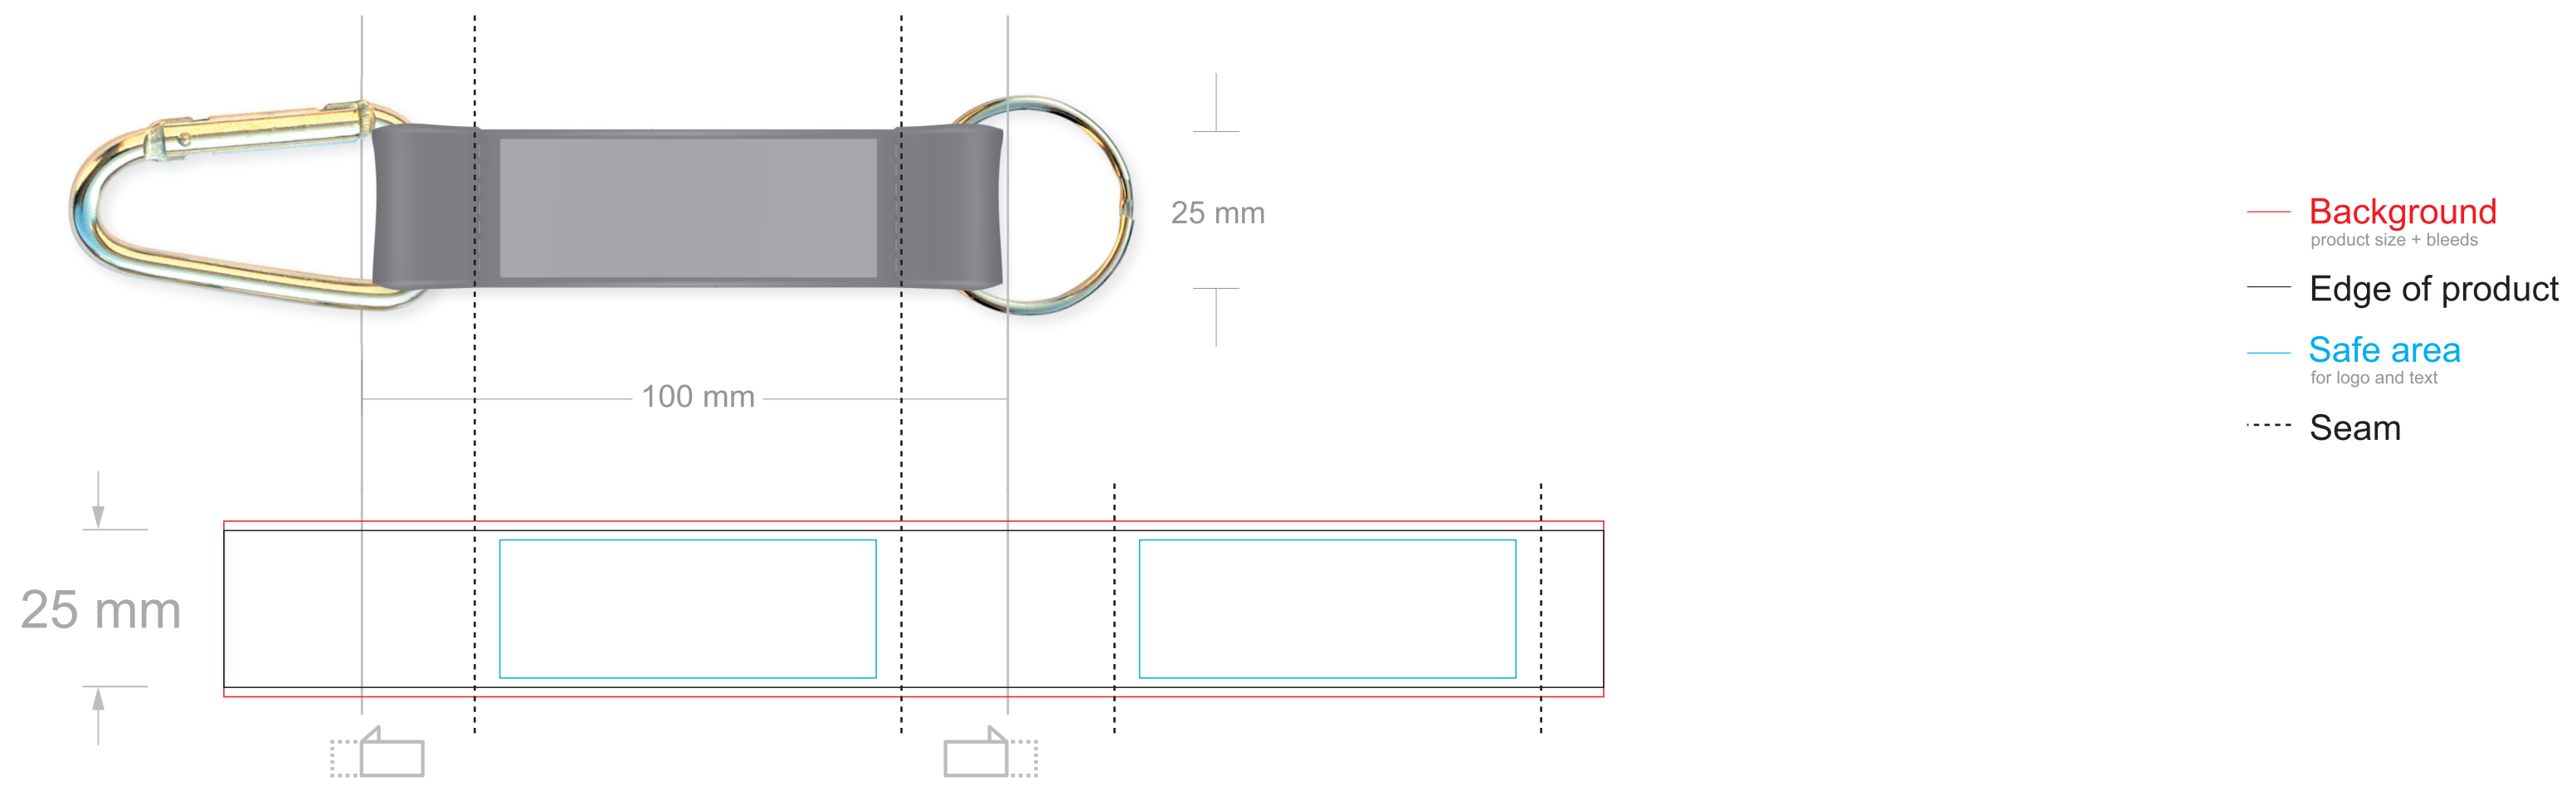

25 mm keychain double accessory

Choose the length of the finished keychain.