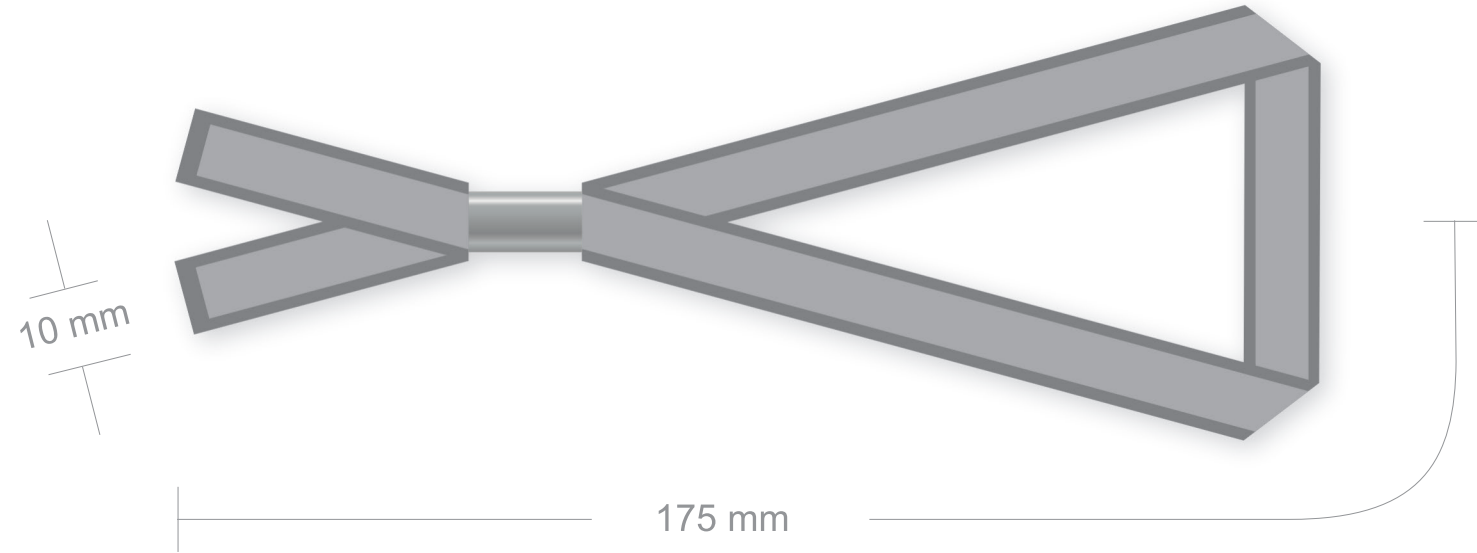

Wristband **10 mm**

— **Background**
product size + bleeds

— **Edge of product**

— **Safe area**
for logo and text