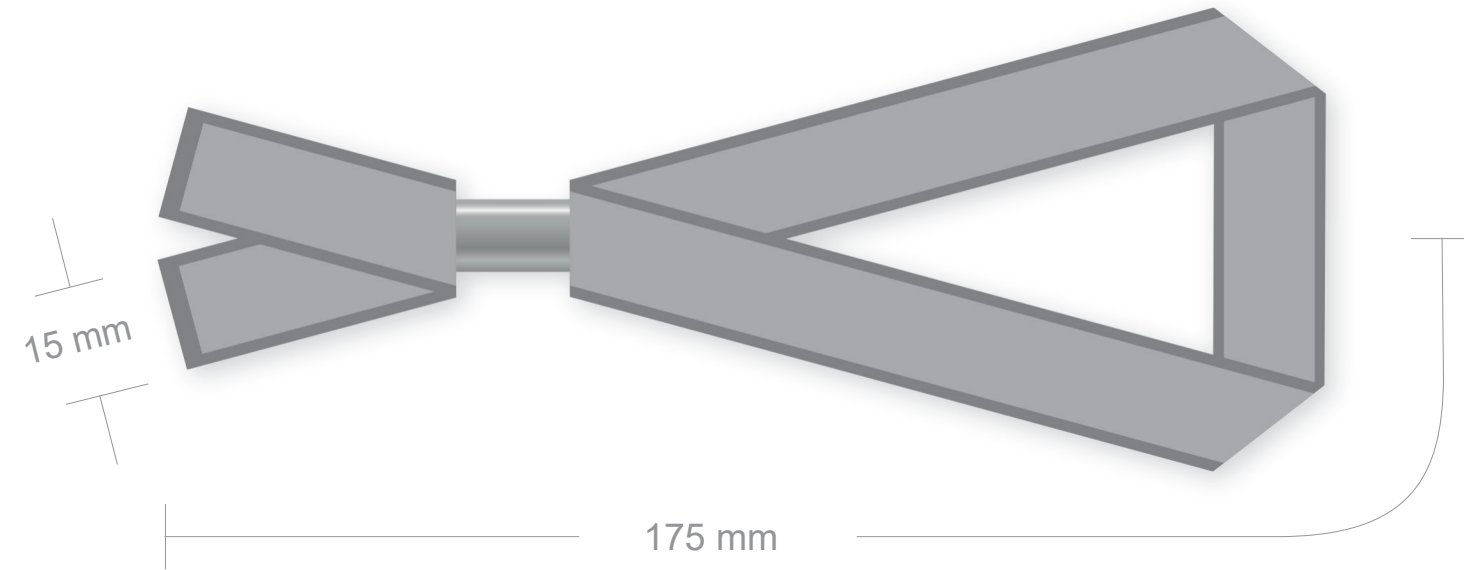

Wristband **15 mm**

- **Background**
product size + bleeds
- **Edge of product**
- **Safe area**
for logo and text